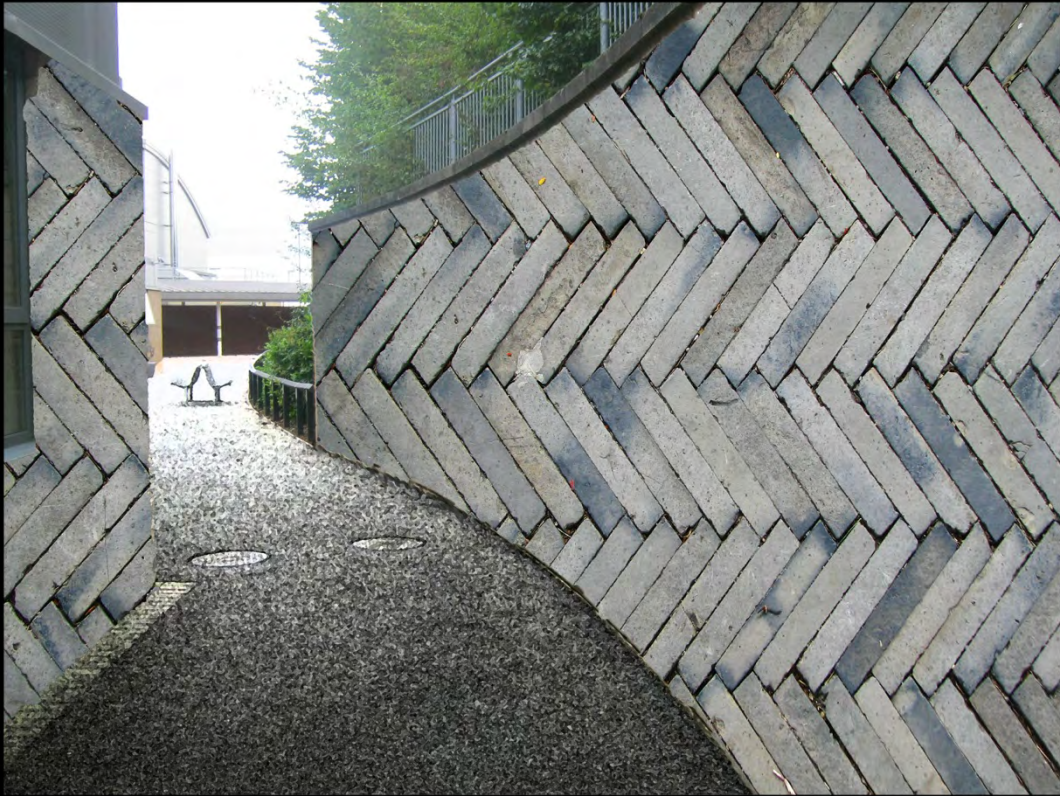

Caine Bowden