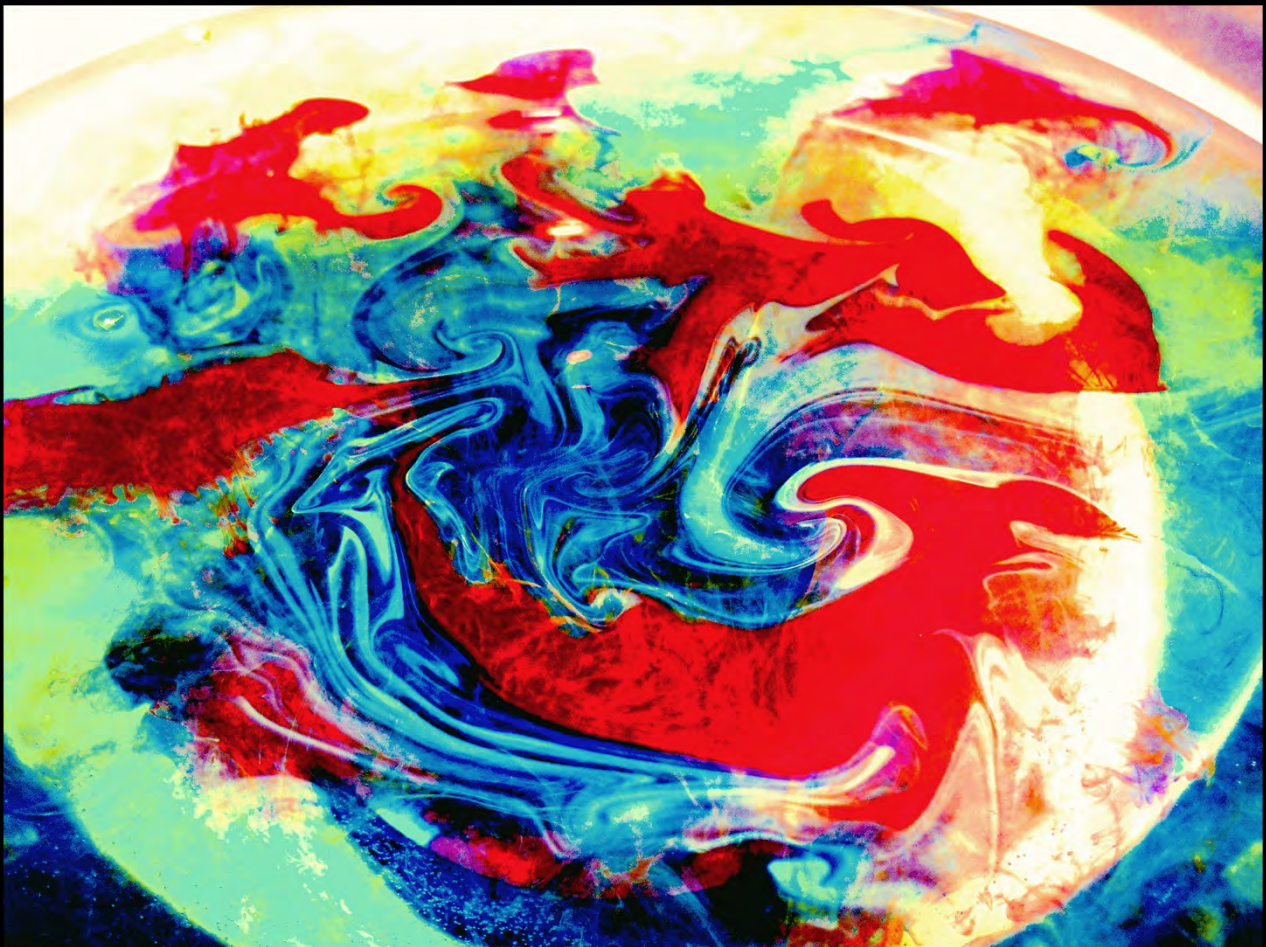

Lauren Dickinson