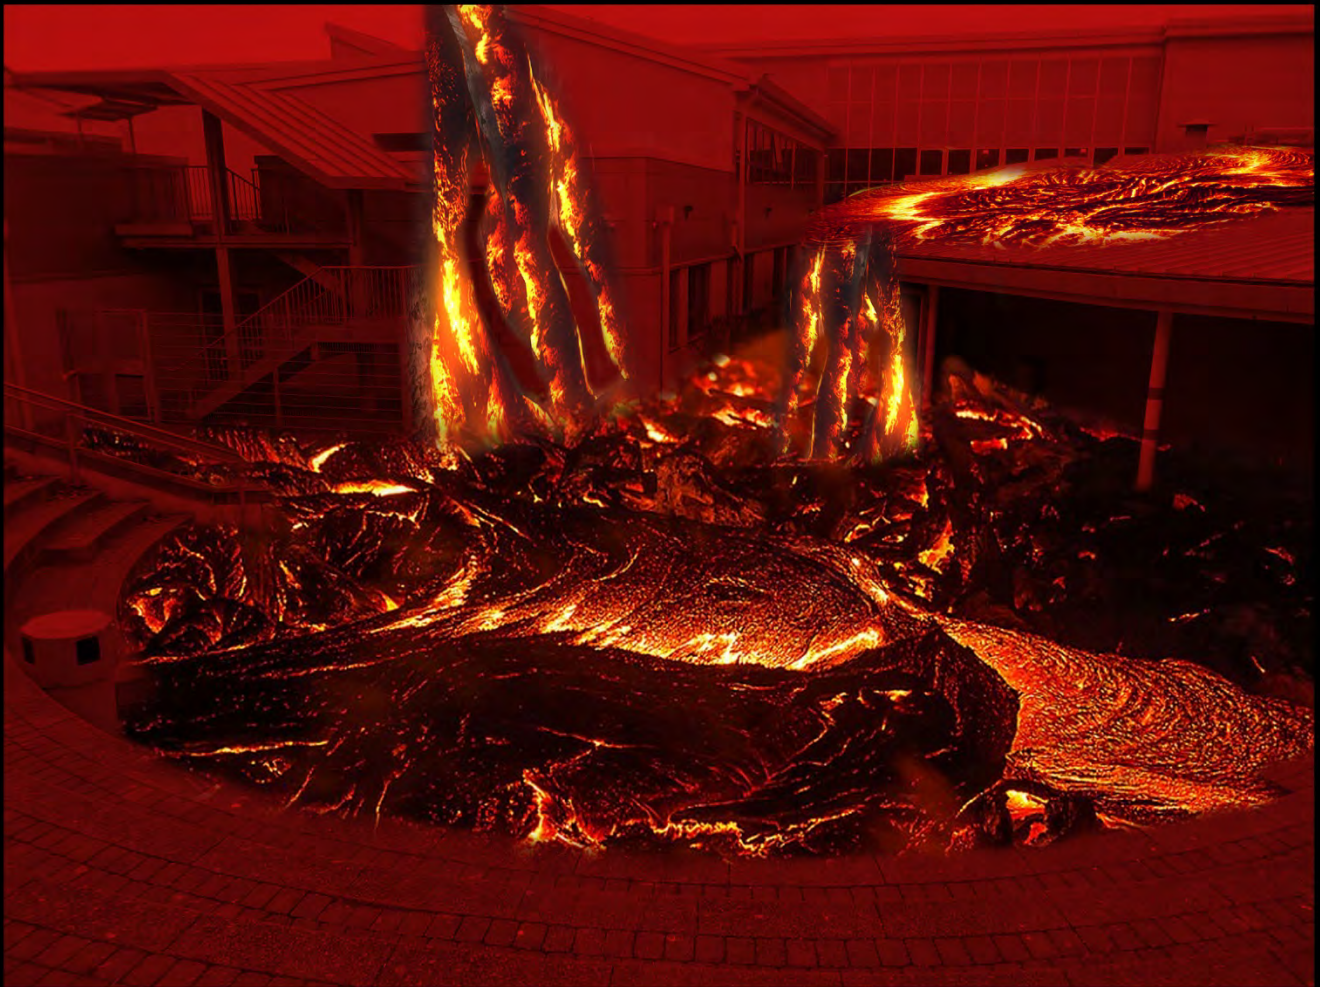

Abigail Stopforth-Knowles