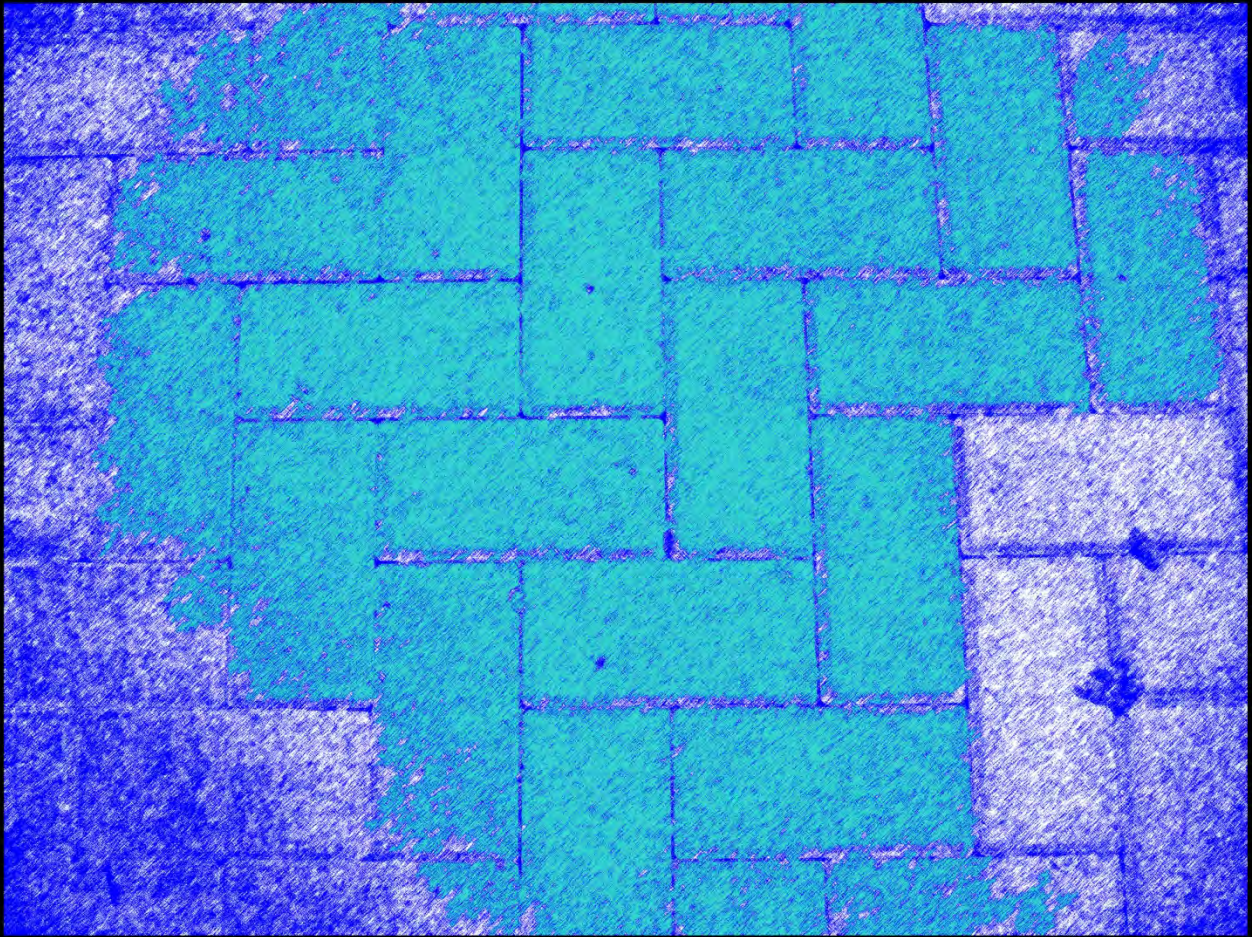

Olivia Bolton